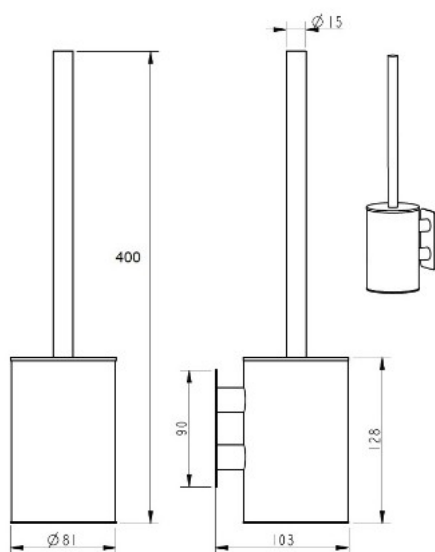

PRODUCT SHEET

Description:

Toilet Brush Holder "Pisa", Adhesive, SS304, Matt Black, ø81 x128mm

Item number:

22.07.592-0

Units	Box	Carton	HS Code	Barcode
Pcs.			8302500000	
				5704866520850

SISO A/S

Mileparken 11
DK-2740 Skovlunde
Denmark
VAT: 24786013